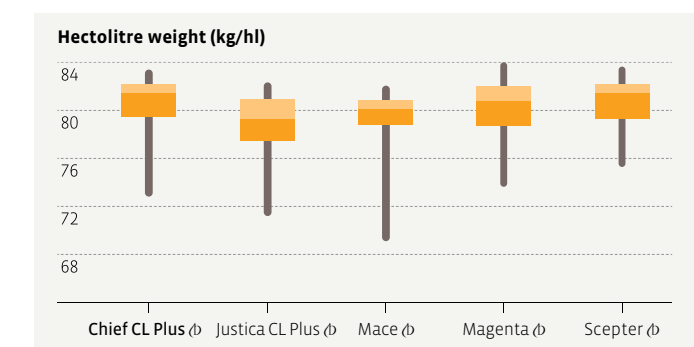

### YIELD PERFORMANCE

NVT 2013 - 2017 MET - WA

Site mean yield %

NVT 2013 - 2017 MET - WA

Site mean yield %

### GRAIN QUALITY

Chief CL Plus  has a good grain size, similar to Wyalkatchem .

2016 WA NVT Screenings (2017 NVT data under review)

### HECTOLITRE WEIGHT

Chief CL Plus  has a good hectolitre weight, consistently exceeding 76kg/hl.

2016 WA NVT Hectolitre Weight (2017 NVT data under review)