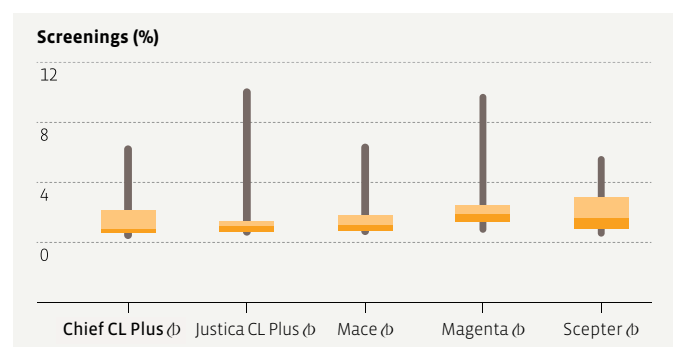

## PRODUCT PROFILE - AUSTRALIAN PREMIUM WHITE WHEAT (APW) / (APWN) WESTERN AUSTRALIA 2018

### YIELD PERFORMANCE

NVT 2013 - 2017 MET - WA

Site mean yield %

NVT 2013 - 2017 MET - WA

Site mean yield %

### GRAIN QUALITY

Chief CL Plus  has a good grain size, similar to Wyalkatchem .

2016 WA NVT Screenings (2017 NVT data under review)