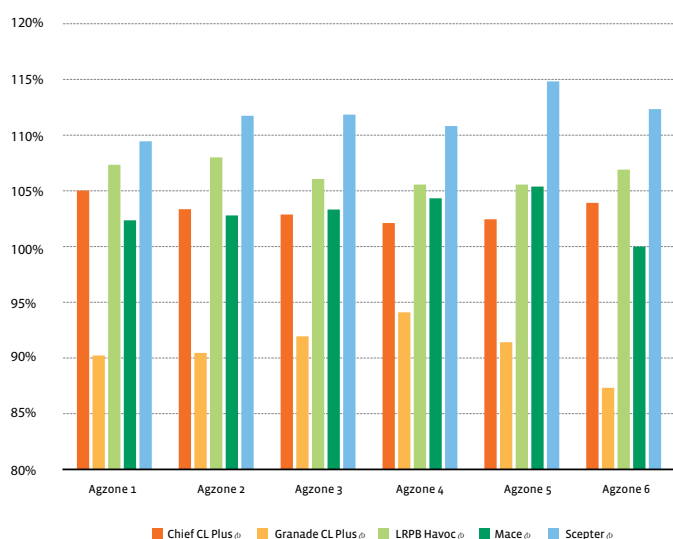

PRODUCT PROFILE - AUSTRALIAN PREMIUM WHITE WHEAT (APW) / (APWN) WESTERN AUSTRALIA 2018

YIELD PERFORMANCE

NVT 2013 - 2017 MET - WA

Site mean yield %